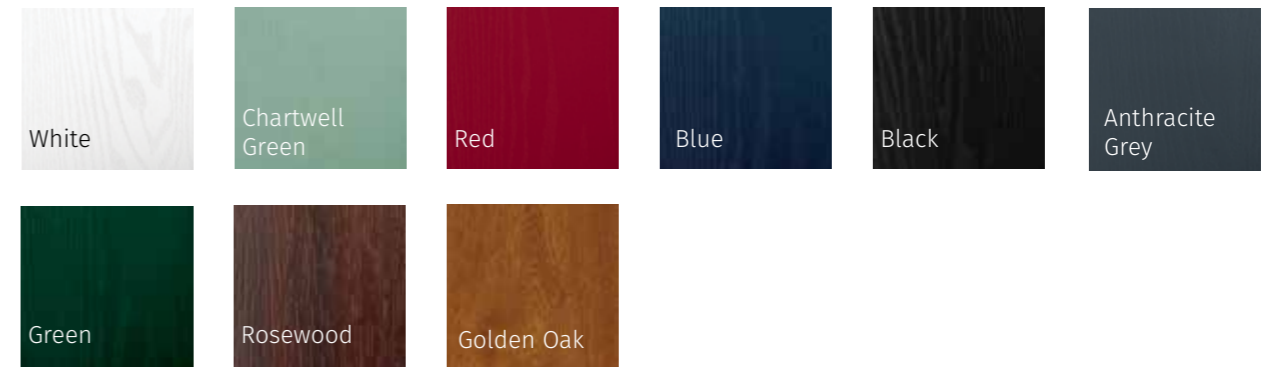

LYTHAM

LYTHAM (PUTTY)
ELEGANCE GLAZING

LYTHAM (AZURE)
MURANO BLUE GLAZING

LYTHAM GRID

LYTHAM GRID (MARSALA)
CLEAR GRIDLITE*

GALLERY COLOUR COLLECTION

Our 37 premium colours have been created using state-of-the-art technologies used in the yacht industry.

TRENDING COLOURS

STANDARD COLOUR COLLECTION

PREMIUM COLOUR COLLECTION

TROON, MUIRFIELD & MUIRFIELD SOLID

TROON

TROON (VERY BERRY)
MATRIX GLAZING

MUIRFIELD

MUIRFIELD (VANILLA)
REFLECTIONS GLAZING