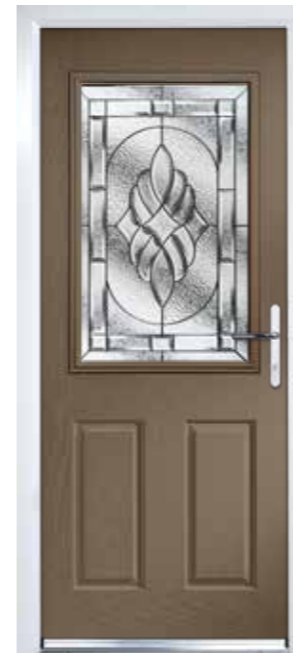

WITH ITS LARGE GLAZED AREA, THE LYTHAM LETS LIGHT FLOOD THROUGH. AVAILABLE WITH GRIDLITE OPTION

LYTHAM

LYTHAM (PUTTY)
ELEGANCE GLAZING