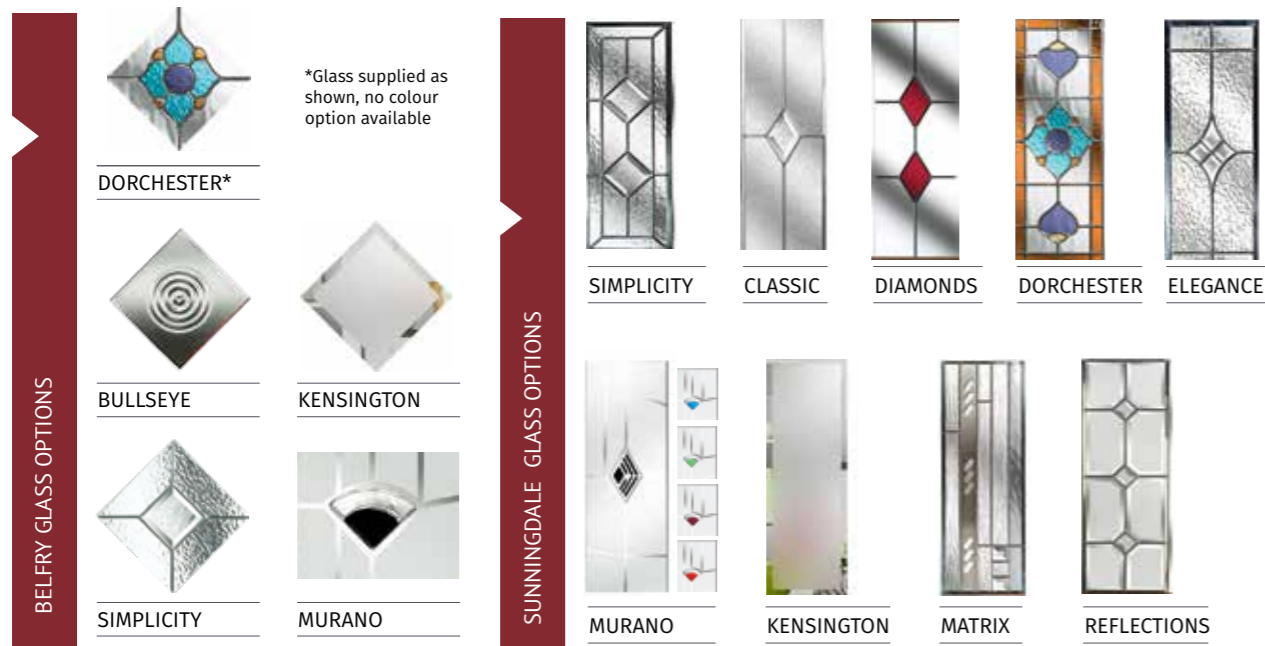

REFLECTIONS

SIMPLICITY

MATRIX

MURANO

GLAZING ALSO AVAILABLE IN ALL PILKINGTON OBSCURED GLASS DESIGNS

Please speak to your installer for more details

GLENEAGLES
SHOWN IN AZURE WITH REFLECTIONS GLAZING

WITH ITS AMERICAN STYLE THE GLENEAGLES IS PROVEN TO BE AS POPULAR HERE IN THE UK.

GLENEAGLES

GLENEAGLES (GREEN)
SIMPLICITY GLAZING

GLENEAGLES (WHITE)
REFLECTIONS GLAZING

GLENEAGLES (COTSWOLD)
MURANO GLAZING

GLENEAGLES (AGATE GREY)
REFLECTIONS GLAZING

FARMHOUSE BELFRY & SUNNINGDALE

UNLIKE OTHER COTTAGE DOORS, THE BELFRY HAS A UNIQUE 'OFFSET ETCHED' DETAILING AND COMES IN TWO GLAZING STYLES.

Choose from either the patterned glazing options below or a Pilkington obscured glass design ♦ Please see page 38/39 for Backing Glass options

MONZA II & MONZA II AUGUSTA LONG

Choose from either the patterned glazing options or a Pilkington obscured glass design

◆ Please see page 38/39 for Backing Glass options
* Only available for Urban Augusta Long

**GLAZING ALSO AVAILABLE IN ALL PILKINGTON
OBSCURED GLASS DESIGNS**

Please speak to your installer for more details