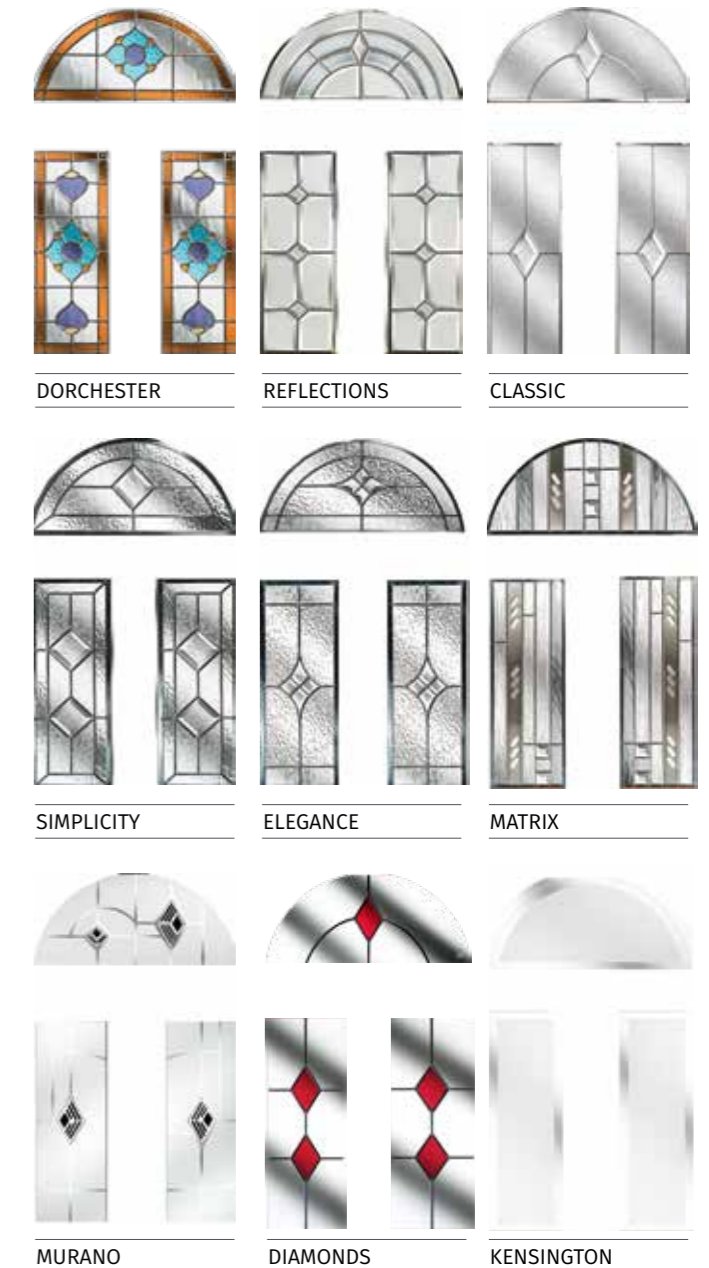

HERITAGE LOCK

The Heritage Lock option allows you to place the lock higher up the door for all slam shut designs.

STANDARD LOCK

The Standard Lock option places the lock in the middle of the door for all slam shut designs.

PORTRUSH
(PARADISE GREEN)
CLASSIC GLAZING

PORTRUSH SUNBURST
(CLOTTED CREAM)
CLEAR GRIDLITE GLAZING*

RIVIERA
SHOWN IN CITRINE WITH ELEGANCE GLAZING

GALLERY⁴⁴

Choose from either the patterned glazing options below or a Pilkington obscured glass design

◆ Please see page 38/39 for Backing Glass options

Diamonds is also available in clear bevel, blue, green and grey.

GLAZING ALSO AVAILABLE IN ALL PILKINGTON OBSCURED GLASS DESIGNS - Please speak to your installer for more details