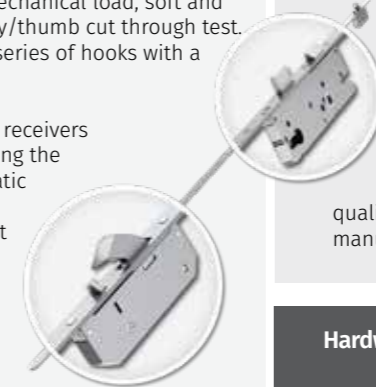

The hooks are engaged into receivers in the outer frame upon lifting the handle or by a semi-automatic function on 'slam-shut' variants. The designs protect the door from forced entry by remaining firm inside the receiver.